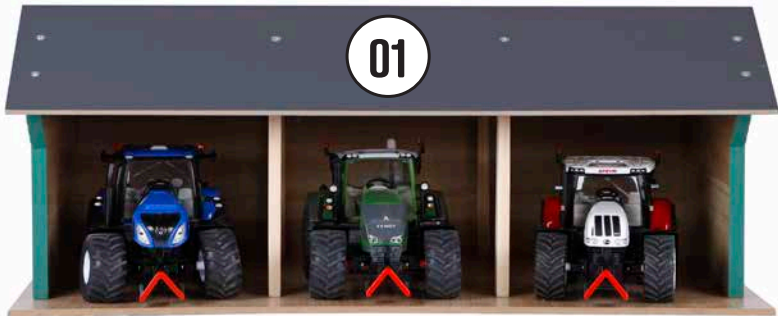

** Tractors & accessories not included, sold separately.*

1:32

KG610250

NEW

Cow stable with
windbreak screen

** Tractors & accessories not included, sold separately.*

WIDE
3-Tractor Shed
17.7 x 15 x 10.6 in

** Tractors & accessories not included, sold separately.*

Farm shed for 3 tractors
- large size

NARROW
3-Tractor Shed
17.7 x 11 x 8.7 in

** Tractors & accessories not included sold separately.*

Farm shed for 3 tractors
- medium size