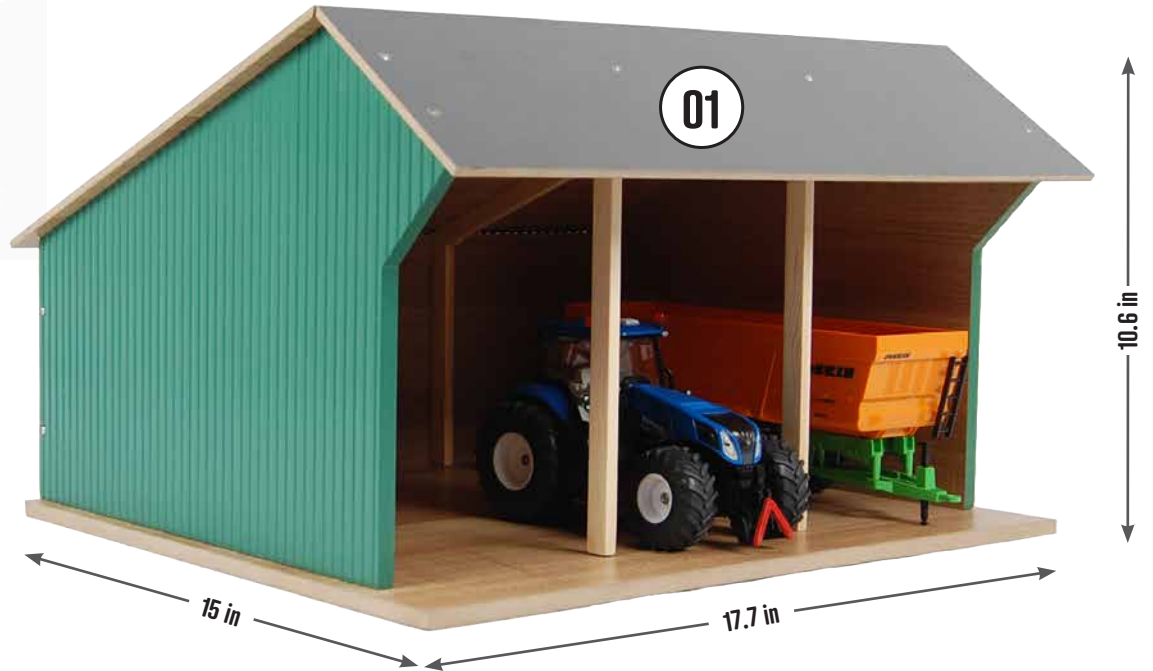

** Tractors & accessories not included, sold separately.*

1:32

KG610250

NEW

Cow stable with
windbreak screen

** Tractors & accessories not included, sold separately.*

WIDE
3-Tractor Shed
17.7 x 15 x 10.6 in

** Tractors & accessories not included, sold separately.*

Farm shed for 3 tractors
- large size

NARROW
3-Tractor Shed
17.7 x 11 x 8.7 in

** Tractors & accessories not included sold separately.*

Farm shed for 3 tractors
- medium size