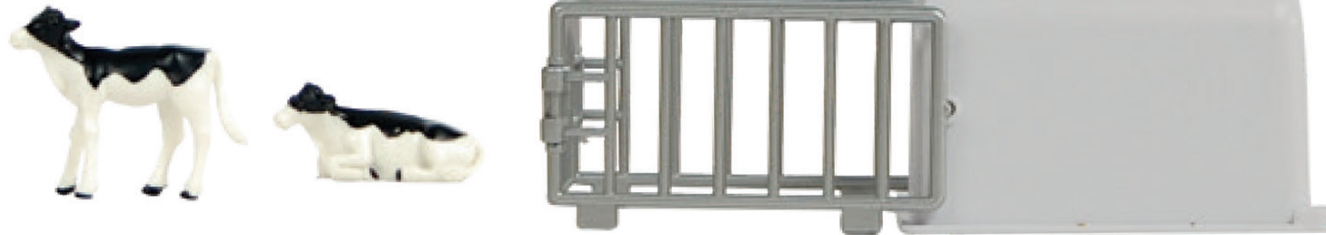

calveshouse
5 x 2 x 2 in

Pallets

8 pieces

KG610761

Potato boxes

6 pieces

KG610611

Fences

6 pieces

KG610667