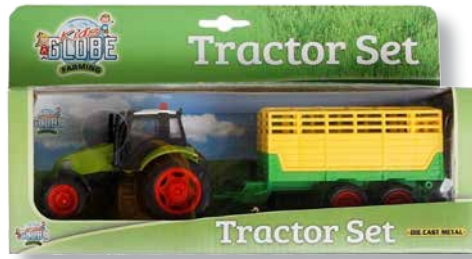

NEW

Farm playset die-cast tractor
with trailer & 3 accessoires

K6510727

with
light & sound

1 tractor with a trailer, 2 cows, fences
and 2 hay bales

NEW

Die-cast tractor sets
with light & sound
4 assorted

KG510653A Die-cast tractor set with cattle