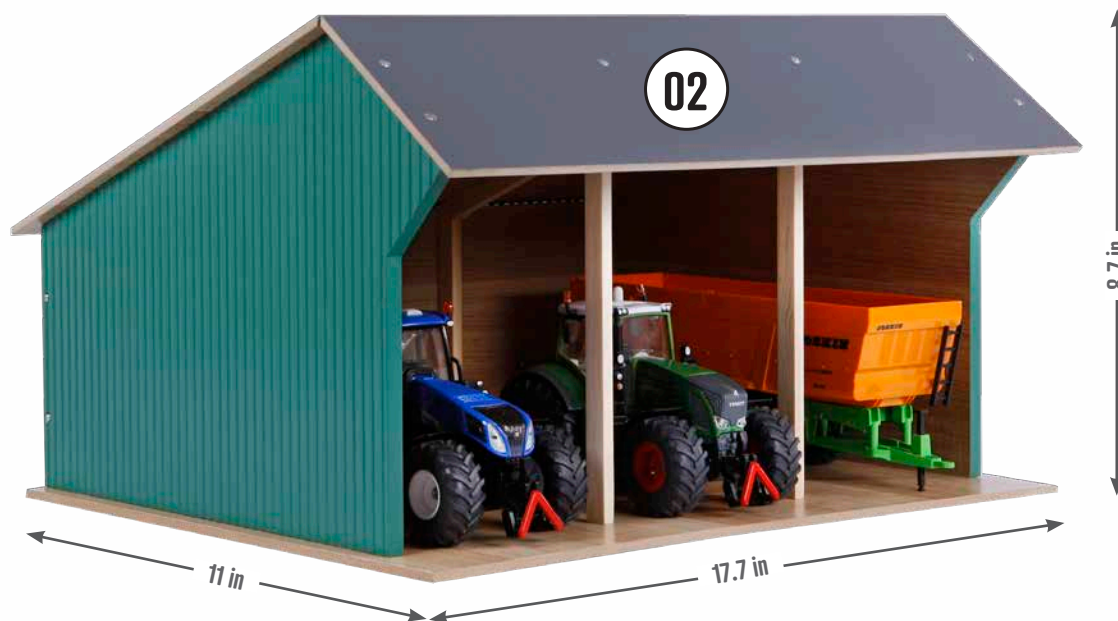

** Tractors & accessories not included, sold separately.*

1:32

KG610250

NEW

Cow stable with
windbreak screen

** Tractors & accessories not included, sold separately.*

WIDE
3-Tractor Shed
17.7 x 15 x 10.6 in

** Tractors & accessories not included, sold separately.*

Farm shed for 3 tractors
- large size

NARROW
3-Tractor Shed
17.7 x 11 x 8.7 in

** Tractors & accessories not included sold separately.*

Farm shed for 3 tractors
- medium size