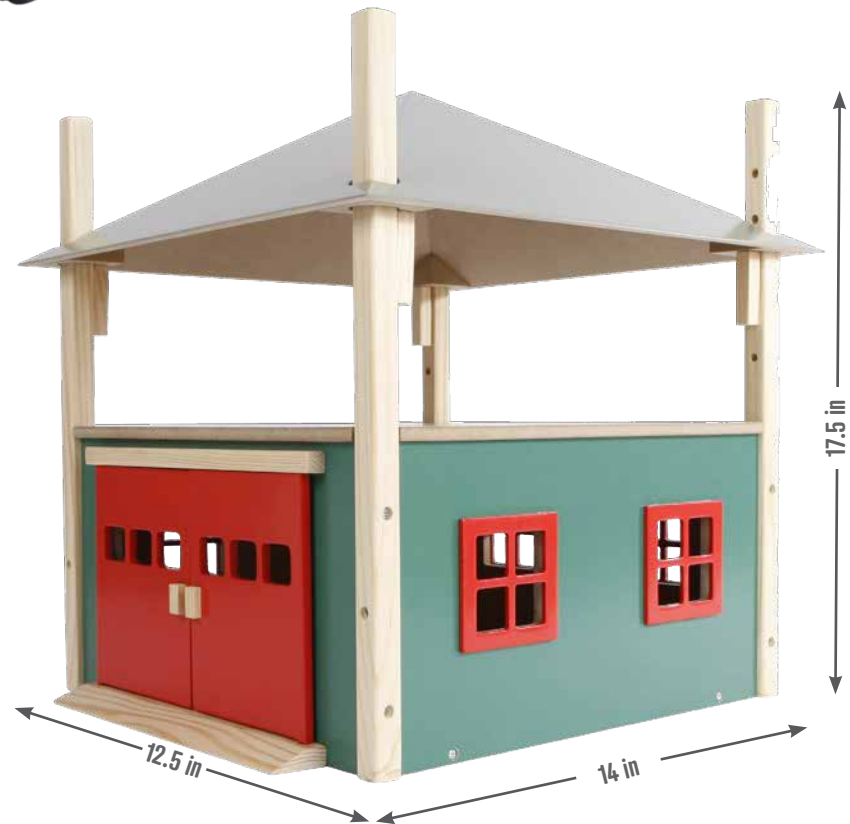

* Tractors & accessories not included, sold separately.