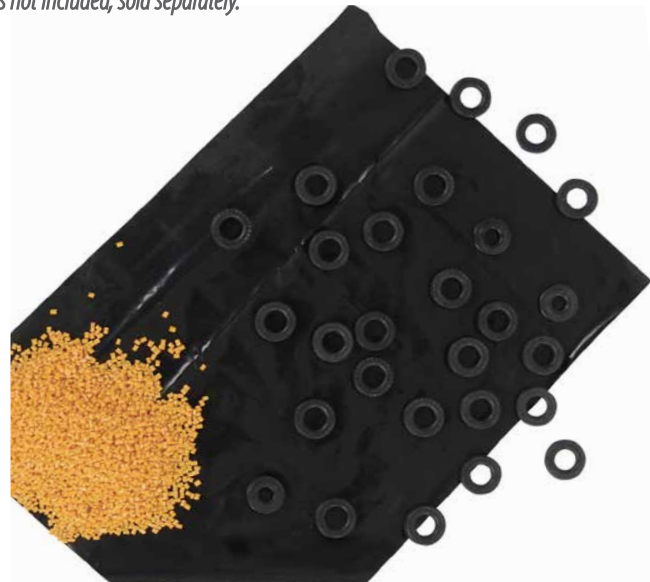

Accessories for slotsilo
cover & 50 straps
KG571884

23.6 x 19.7 in

* Grains not included, sold separately.