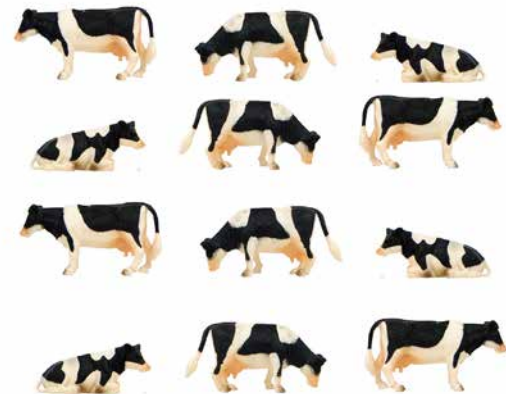

Standing: 3.5 L x 1.5 H in   Laying: 3 L x 1 H in

Black & white cows

2 pieces
KG571873

6 pieces
KG570009

12 pieces
KG571929