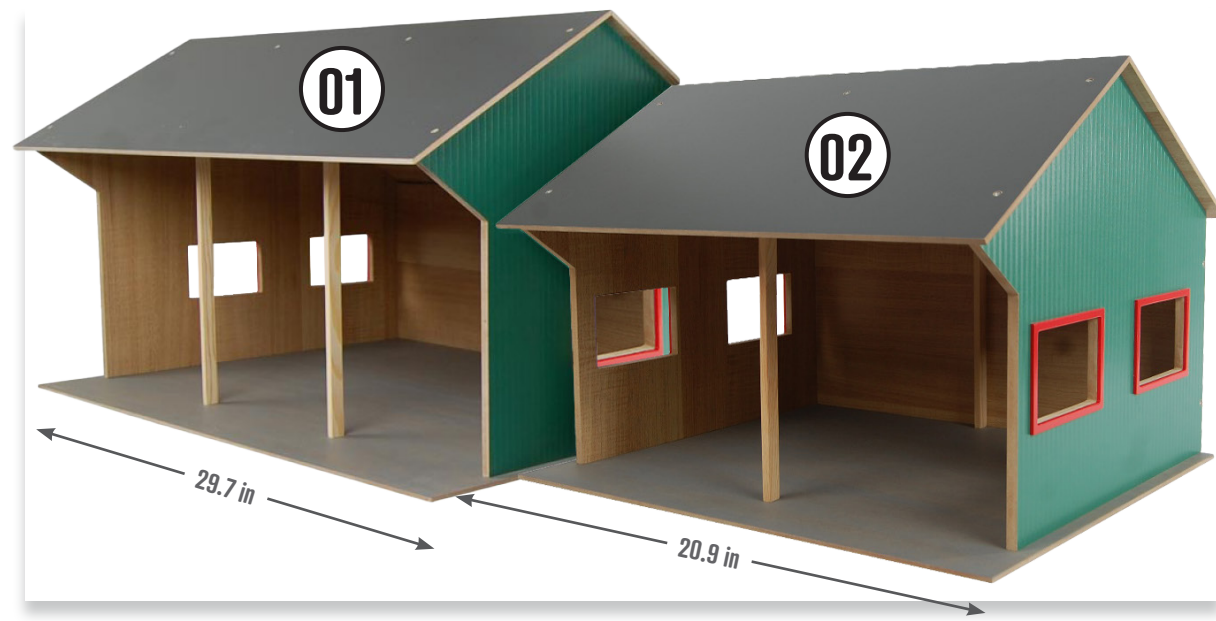

Farm Sheds Up to 5 Bays

Wooden farm shed in
1:16 scale, compatible
with tractors from