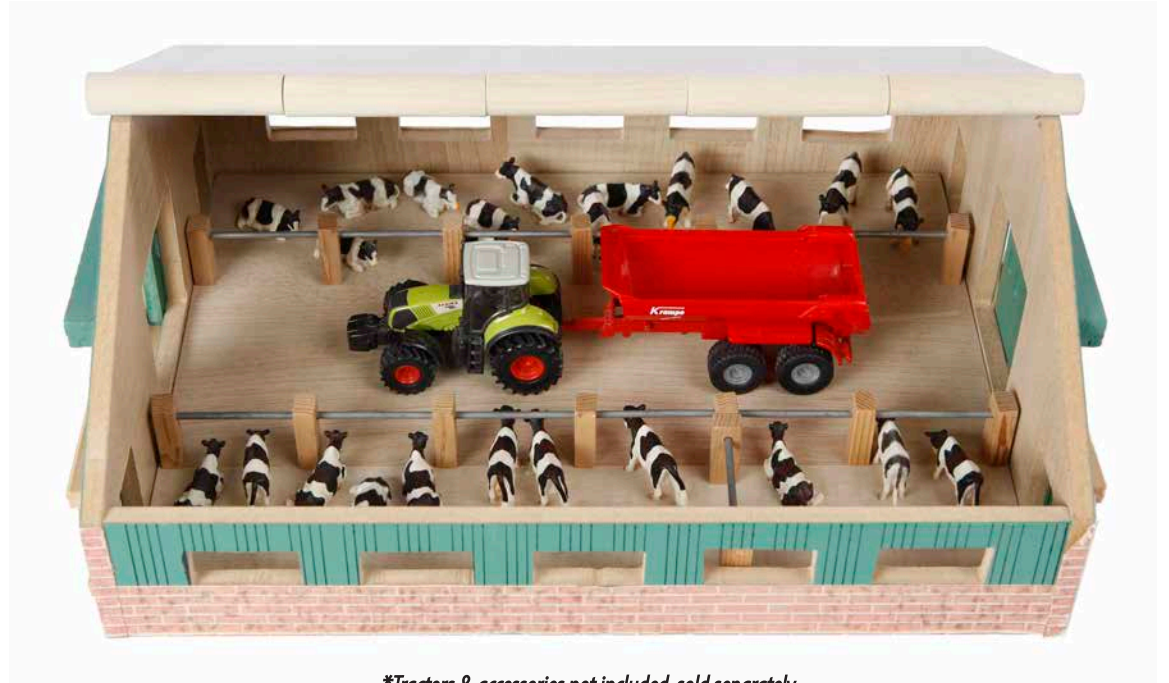

Farm shed for 4 tractors

Farm shed for 4 tractors
KG610047

Cows standing - 4 pieces
KG571967

FARM BUILDING & ACCESSORIES

1:87

+3 years 

Farm shed for 3 tractors

** Tractors & accessories not included, sold separately.*

Cow stable
with feed alley

**Tractors & accessories not included, sold separately.*

Standing 1.2 L x 1.5 H in Laying: 1 L x .5 H in

**Cows laying & standing
white & black - 8 pieces**

FARM ACCESSORIES

NO SCALE

+3 years 

29.3 x 19.2 x 0.2 in

Artificial turf
KG571996

Decoration maize - 1 lb
KG571859

Windmill battery operated
- including 2 AAA batteries
KG571897

NEW

Farm play mat XXL
KG570347

** Horse stable & accessories not included, sold separately.*