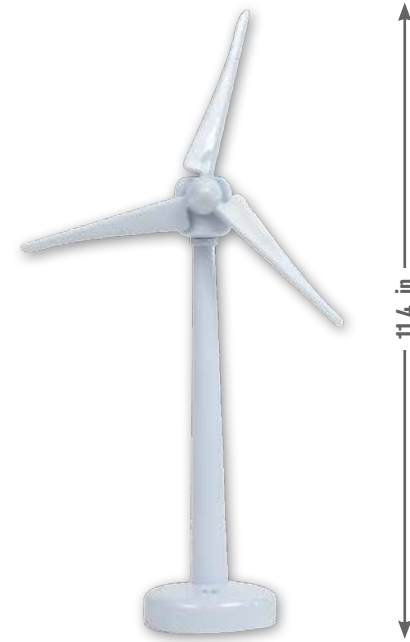

+3 years 

29.3 x 19.2 x 0.2 in

Artificial turf
KG571996

Decoration maize - 1 lb
KG571859

Windmill battery operated
- including 2 AAA batteries
KG571897

NEW

Farm play mat XXL
KG570347

** Horse stable & accessories not included, sold separately.*