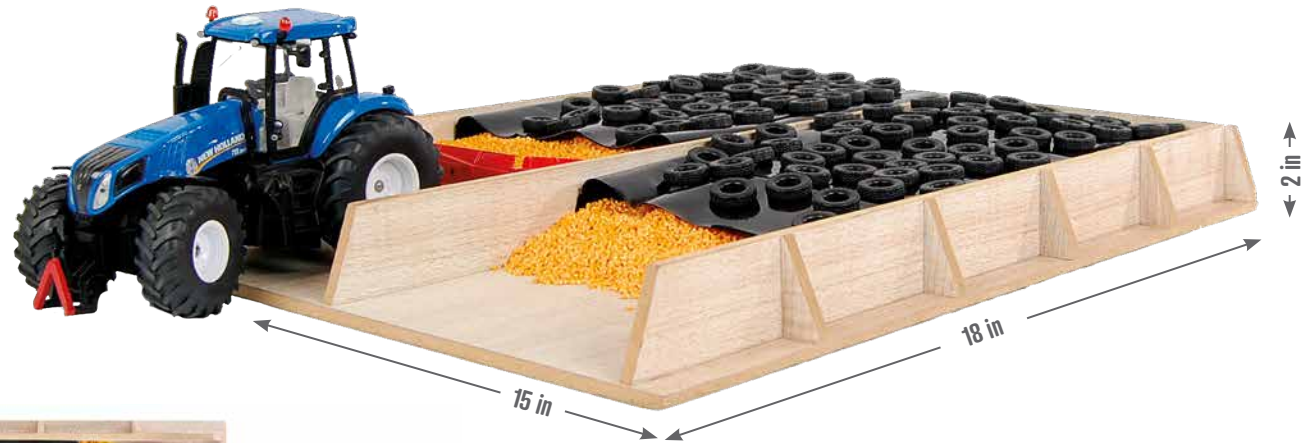

Wooden slotsilo
KG610451

** Tractors & accessories not included, sold separately.*

Standing: 3.5 L x 1.5 H in
Laying: 3 L x 1 H in

Cows - 12 pieces
brown & white - lying

KG571968

Sanding: 1.7 L x 1.2 H in Laying: 1.7 L
x 0.50 H in