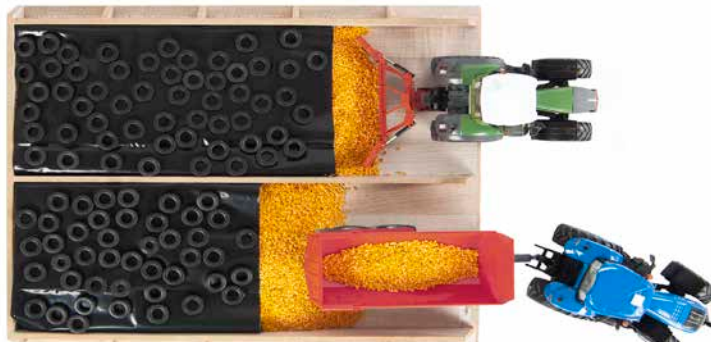

Wooden slotsilo
KG610451

** Tractors & accessories not included, sold separately.*

Standing: 3.5 L x 1.5 H in
Laying: 3 L x 1 H in

Cows - 12 pieces
brown & white - lying

KG571968

Sanding: 1.7 L x 1.2 H in Laying: 1.7 L
x 0.50 H in