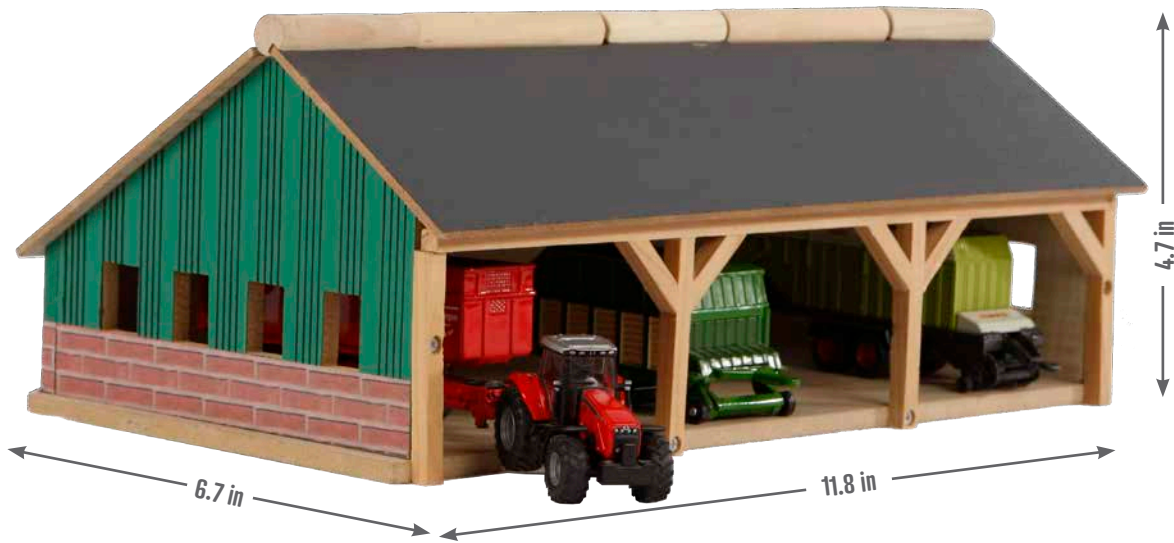

Farm shed for 4 tractors

Farm shed for 4 tractors
KG610047

Cows standing - 4 pieces
KG571967

FARM BUILDING & ACCESSORIES

1:87

+3 years 

Farm shed for 3 tractors

** Tractors & accessories not included, sold separately.*

Cow stable
with feed alley

**Tractors & accessories not included, sold separately.*

Standing 1.2 L x 1.5 H in Laying: 1 L x .5 H in

**Cows laying & standing
white & black - 8 pieces**

FARM ACCESSORIES

NO SCALE