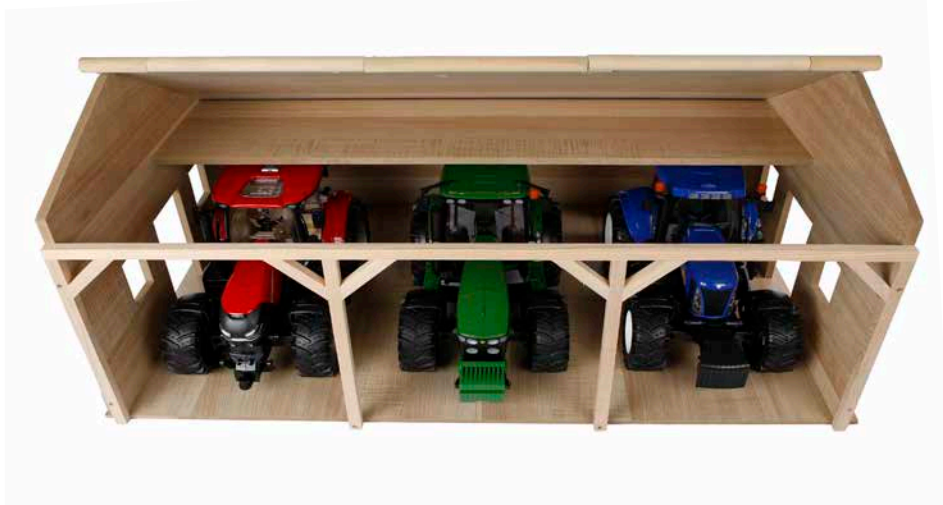

Farm shed for 2 tractors

* Vehicles not included, sold separately.

** Vehicles not included, sold separately.*

02

Wooden farm shed corner For 1 tractor w/a hayloft

Wooden farm shed in 1:16 scale, compatible with tractors from

03

Farm shed for 3 tractors

Wooden farm shed in 1:16 scale,
compatible with tractors from

** Vehicles not included, sold separately.*

1:16

1 - KG610260
2 - KG610263

NEW

Farm Sheds Up to 5 Bays

Wooden farm shed in
1:16 scale, compatible
with tractors from

** Vehicles not included, sold separately.*

NEW

01

Farm shed for 3 tractors

Wooden farm shed in 1:16 scale,
compatible with tractors from

* Vehicles not included, sold separately.