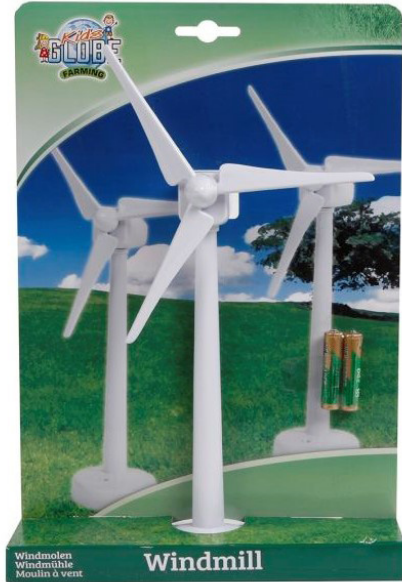

+3 years 

29.3 x 19.2 x 0.2 in

Artificial turf
KG571996

Decoration maize - 1 lb
KG571859

Windmill battery operated
- including 2 AAA batteries
KG571897

NEW

Farm play mat XXL
KG570347

** Horse stable & accessories not included, sold separately.*